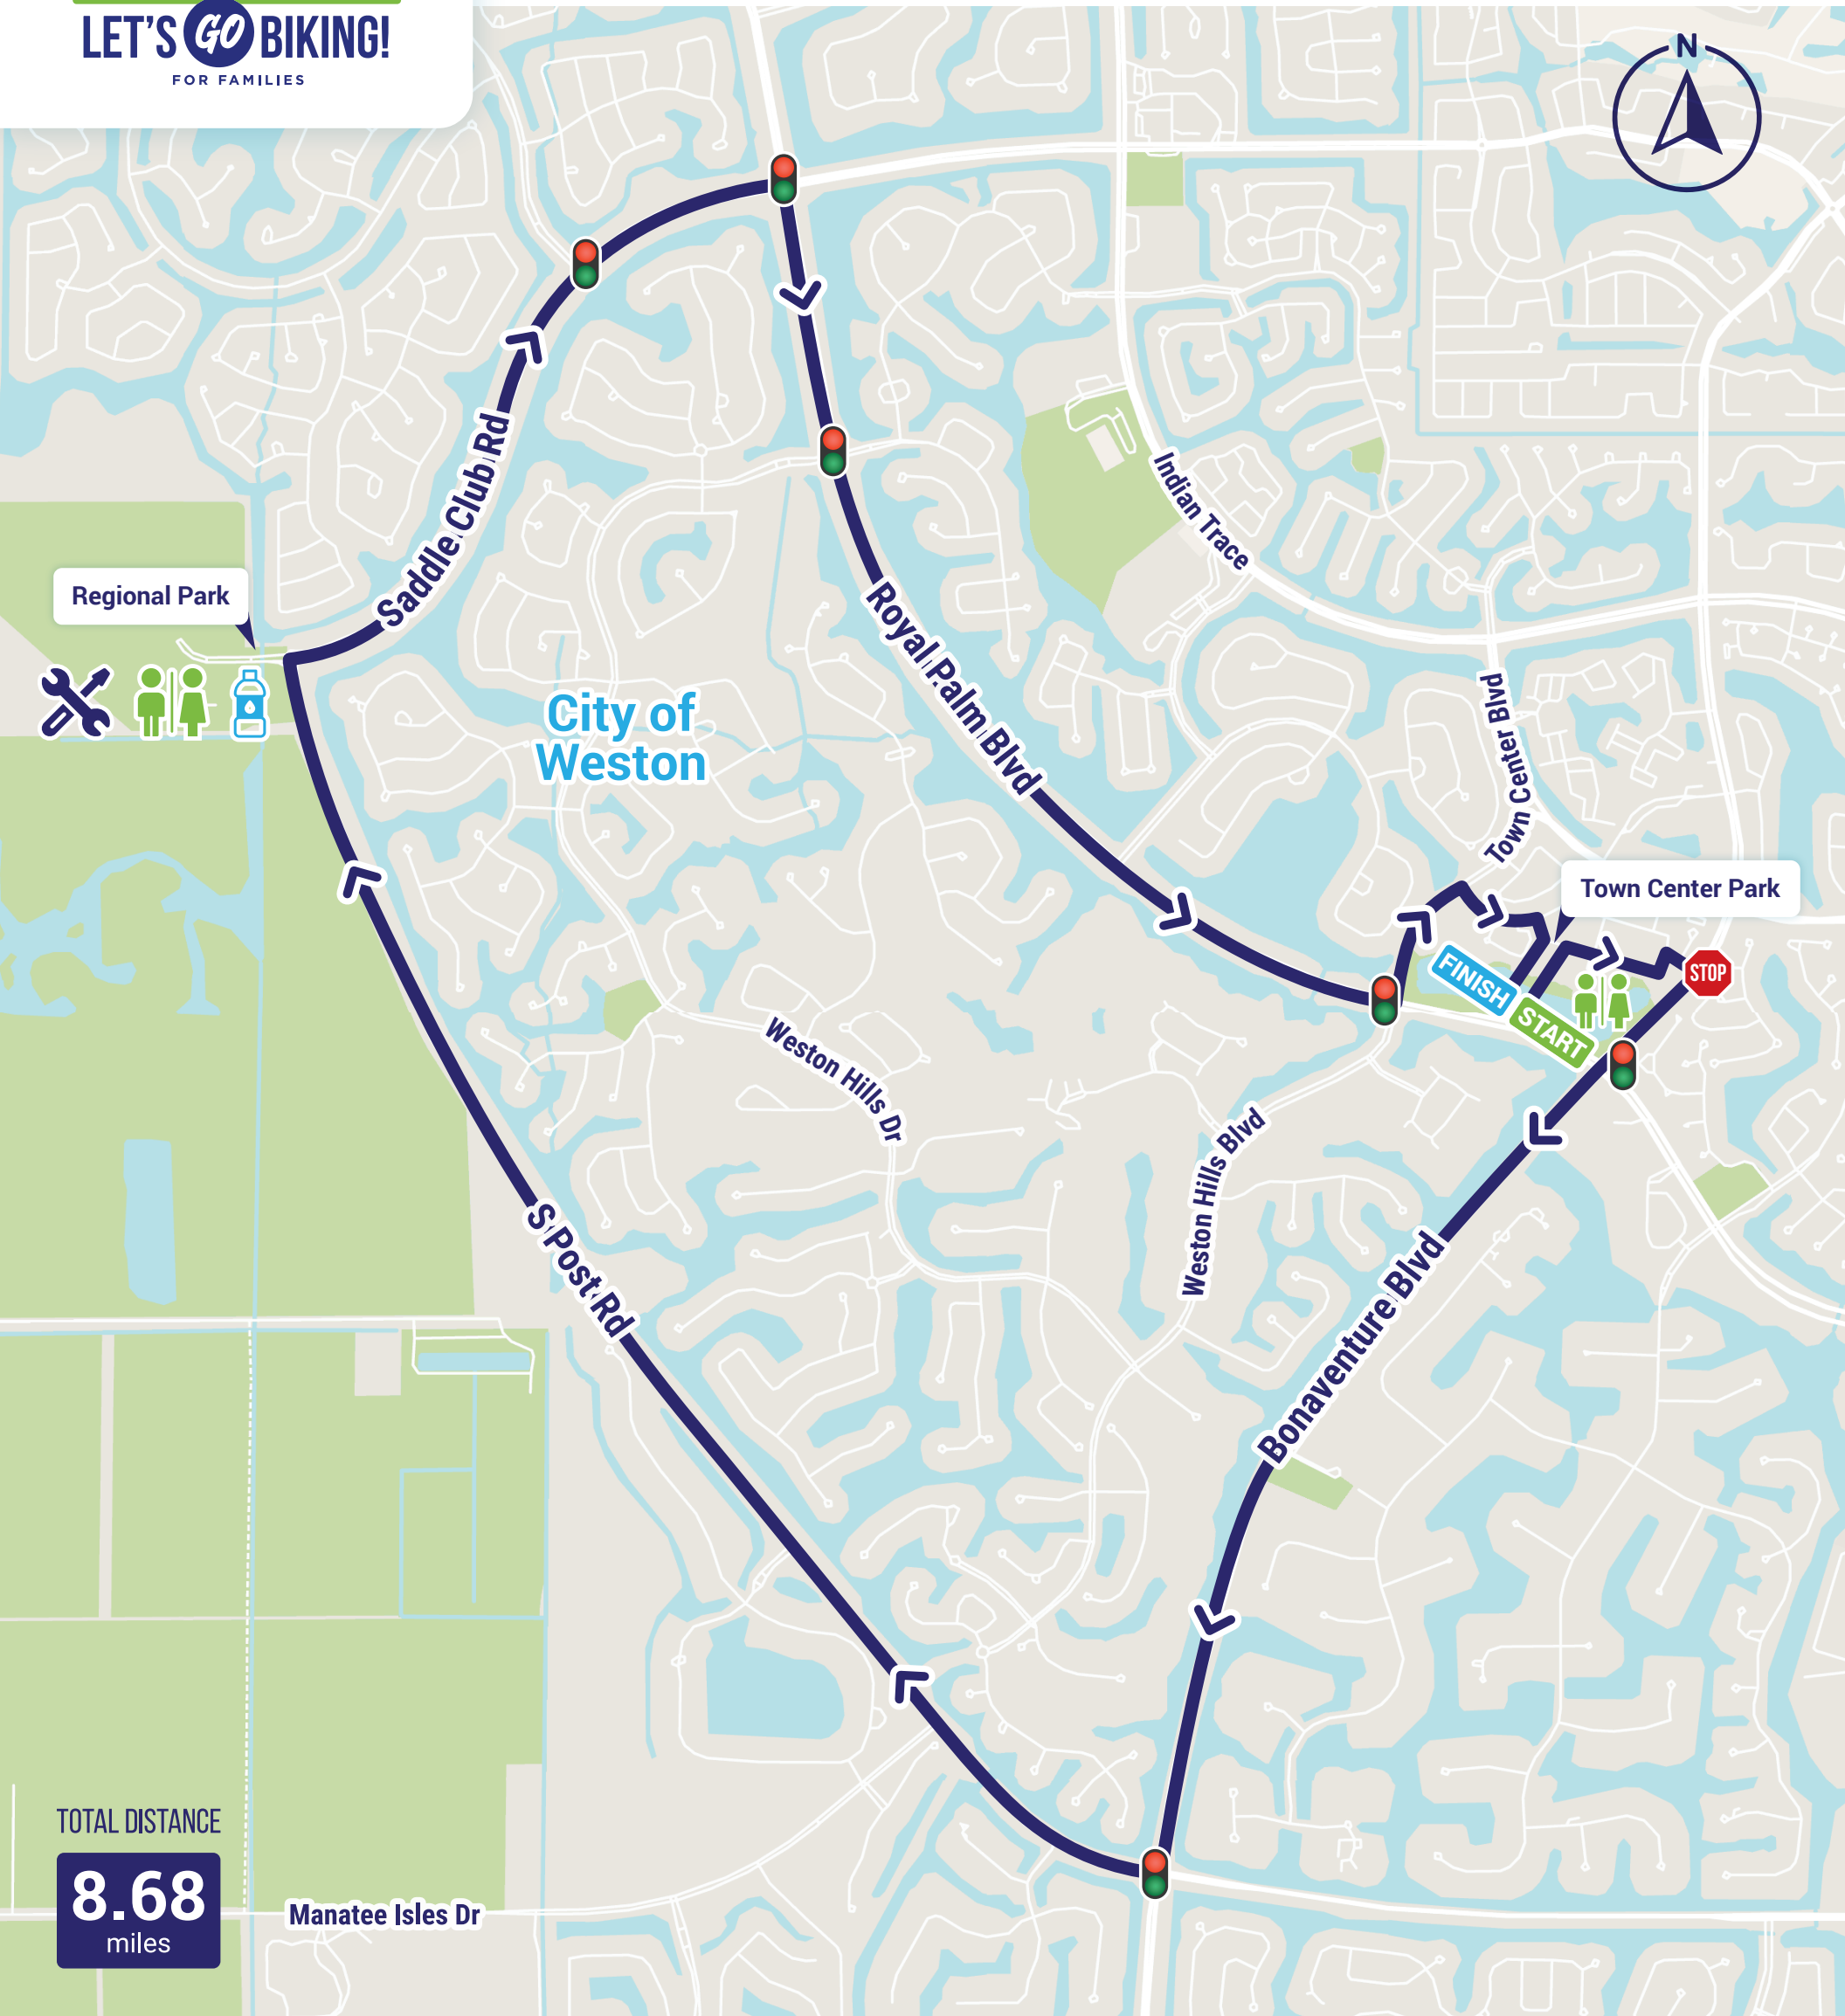

BIKE ROUTE MAP

SATURDAY, APRIL 5, 2025

TOWN CENTER PARK
1900 BELL TOWER LANE, WESTON, FL 33326

TOTAL DISTANCE

8.68
miles

BIKE ROUTE MAP LEGEND

- Start/Finish at Town Center Park
- Bike Fix-It Station
- Restrooms
- Traffic Signal
- Water Break Station
- Stop Sign