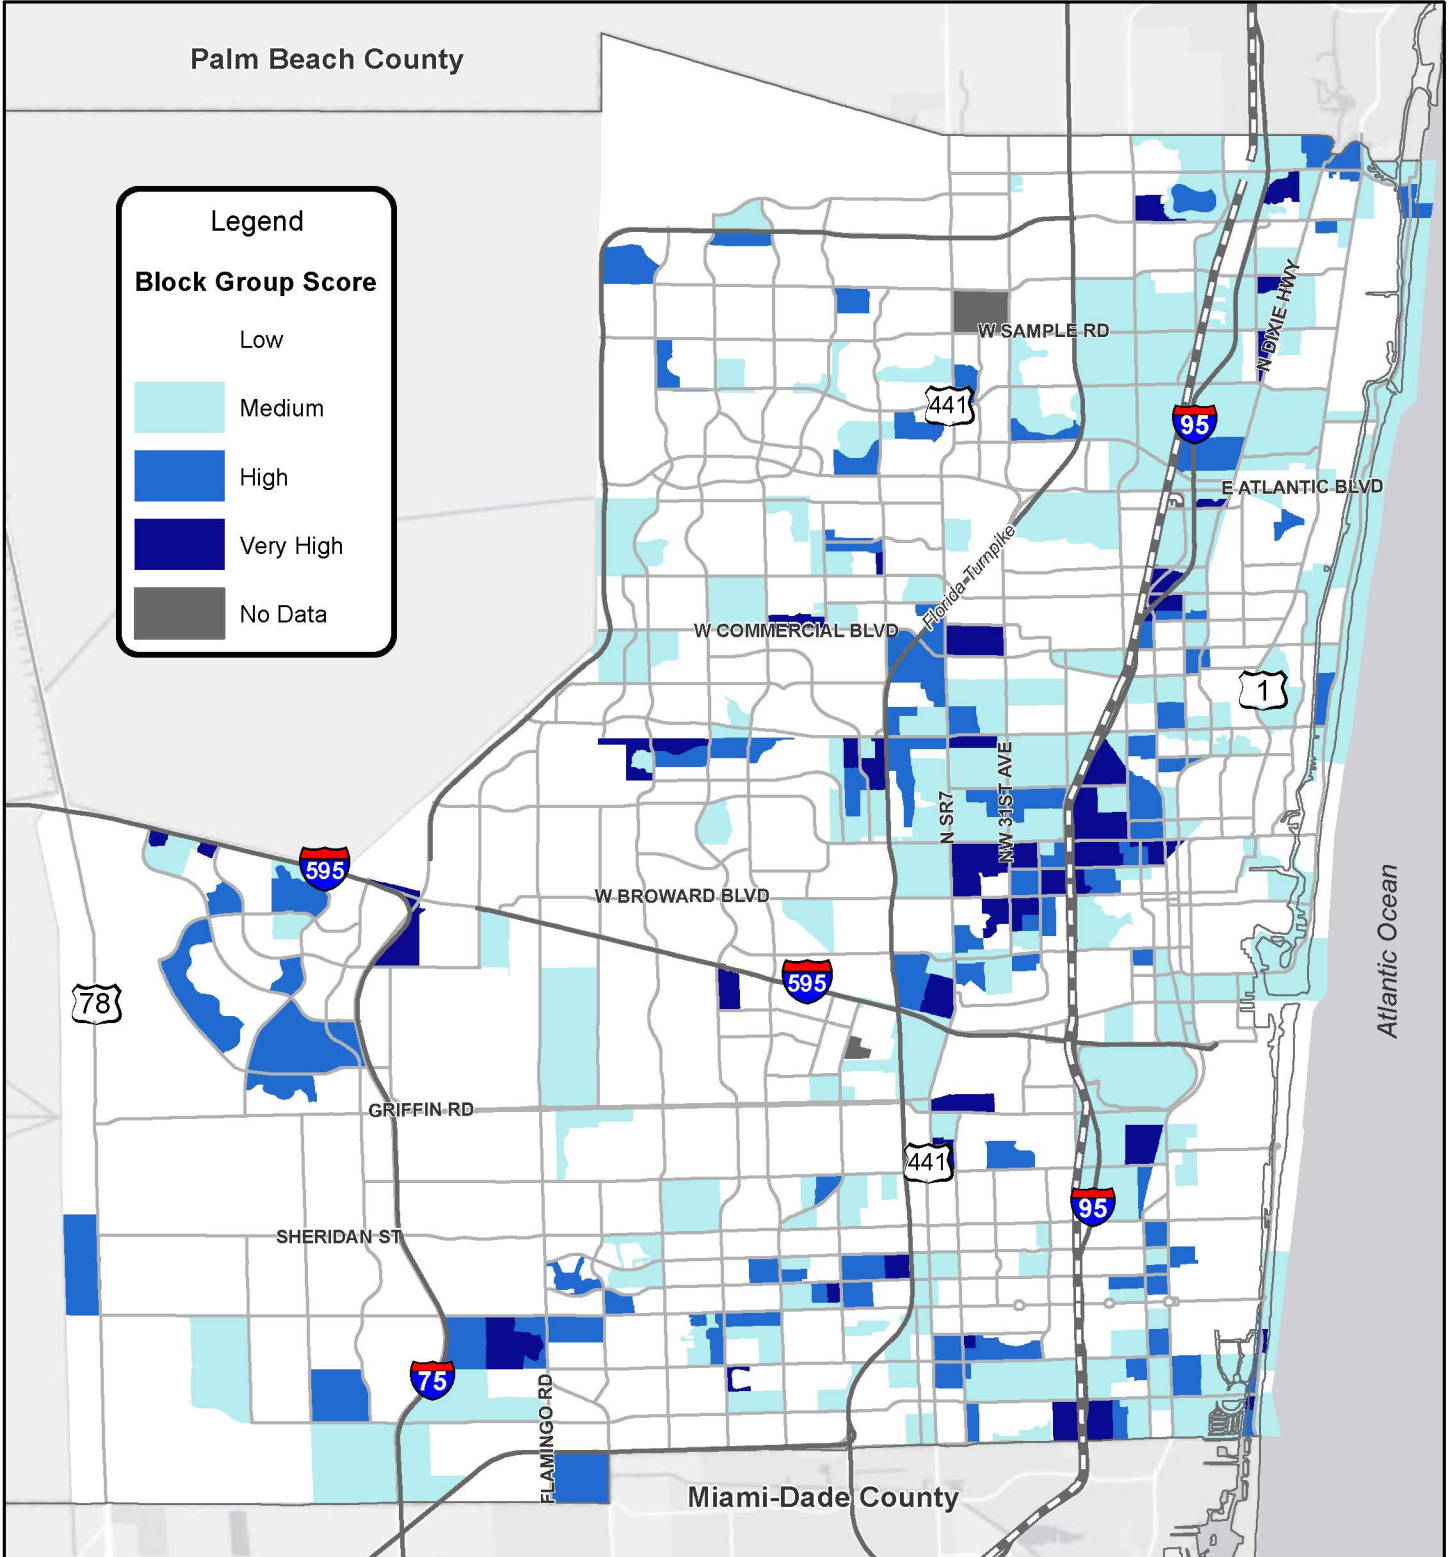

Broward MPO Transportation Planning Equity Areas

Legend

Block Group Score

- Low
- Medium
- High
- Very High
- No Data

Prepared By:

Broward MPO
Metropolitan Planning Organization
BrowardMPO.org

0 1.25 2.5 Miles