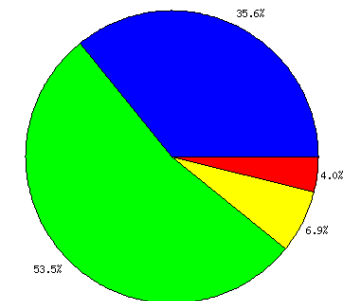

2 What is the biggest transportation problem in Broward County

ID	Answer	Responded	% of total
1	Lack of Transportation Options	38	36
2	Traffic Congestion	58	54
3	Unsafe Conditions	7	7
4	Lack of Roadway Maintenance	4	4