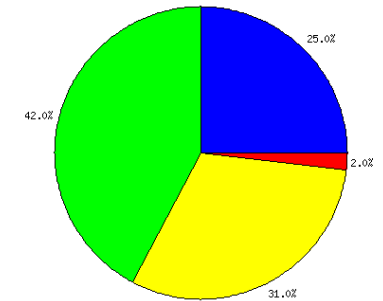

Started at 19:01:20, Duration 00:59:49
 Average Acceptant Duration 5.52
 MAX Number of People in Conference 1192

Answered Calls

Name	Number
Selects For Event	74,876
Accepts	4,368
TF Calls	50
Toll Inbound Calls	0
Answering Machines	30,090
Declines	13,007
Total Answered Calls	47,465
Talked	10
Speaker Queue	39
Screeener Queue	51
WEB Participants	4

In Conference NOW / Conference Minutes

Polling Questions

1 What area in Broward County do you live in?

ID	Answer	Responded	% of total
1	East of I-95	50	25
2	Between I-95 and University Drive	83	42
3	West of University Drive	62	31
4	Don't live in Broward County	3	2