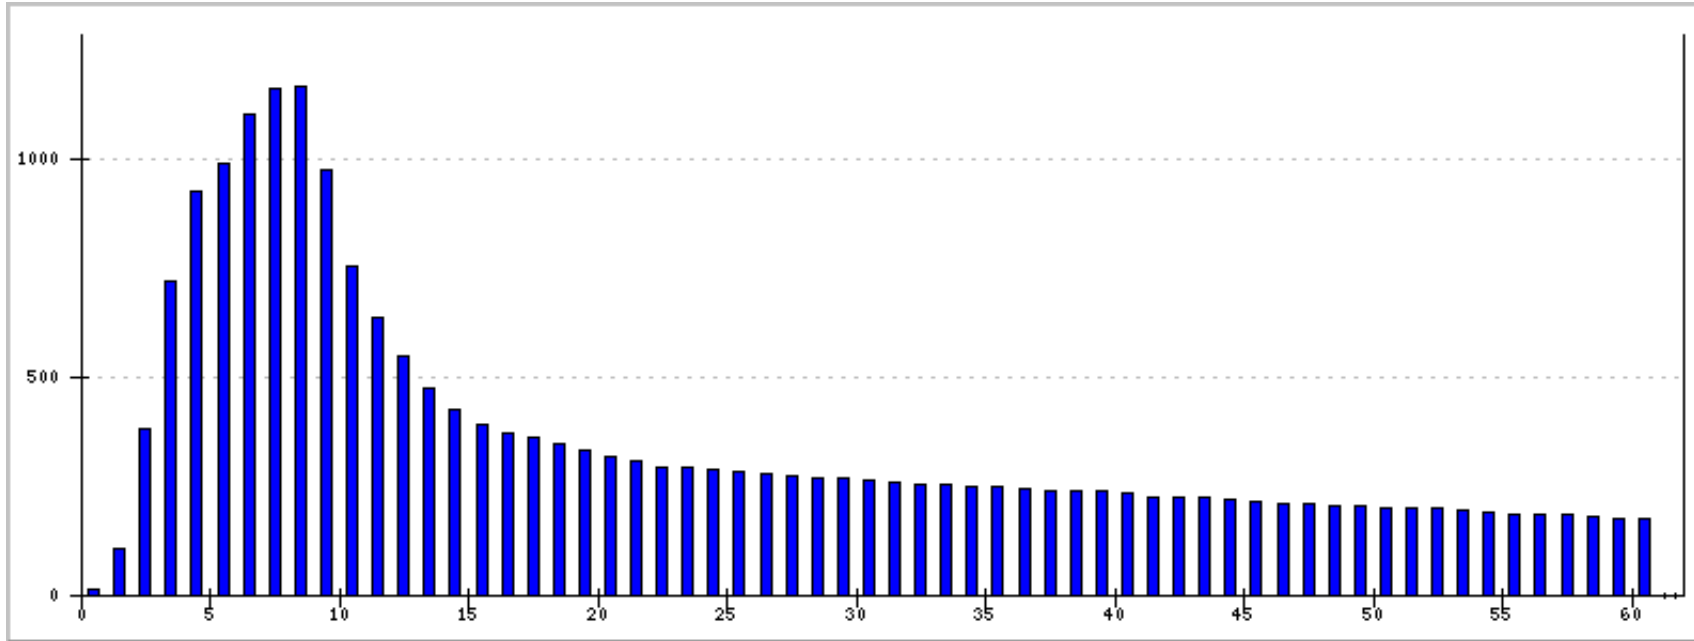

In Conference NOW / Conference Minutes

Polling Questions

1 What area in Broward County do you live in?

ID	Answer	Responded	% of total
1	East of I-95	50	25
2	Between I-95 and University Drive	83	42
3	West of University Drive	62	31
4	Don't live in Broward County	3	2