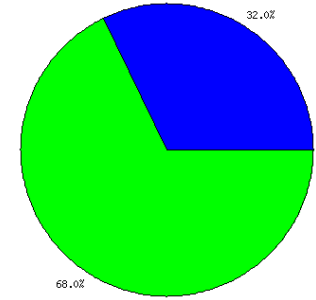

3 Before this e-Townhall meeting, were you familiar with the Broward MPO and its role in transportation?

ID	Answer	Responded	% of total
1	Yes	23	32
2	No	49	68