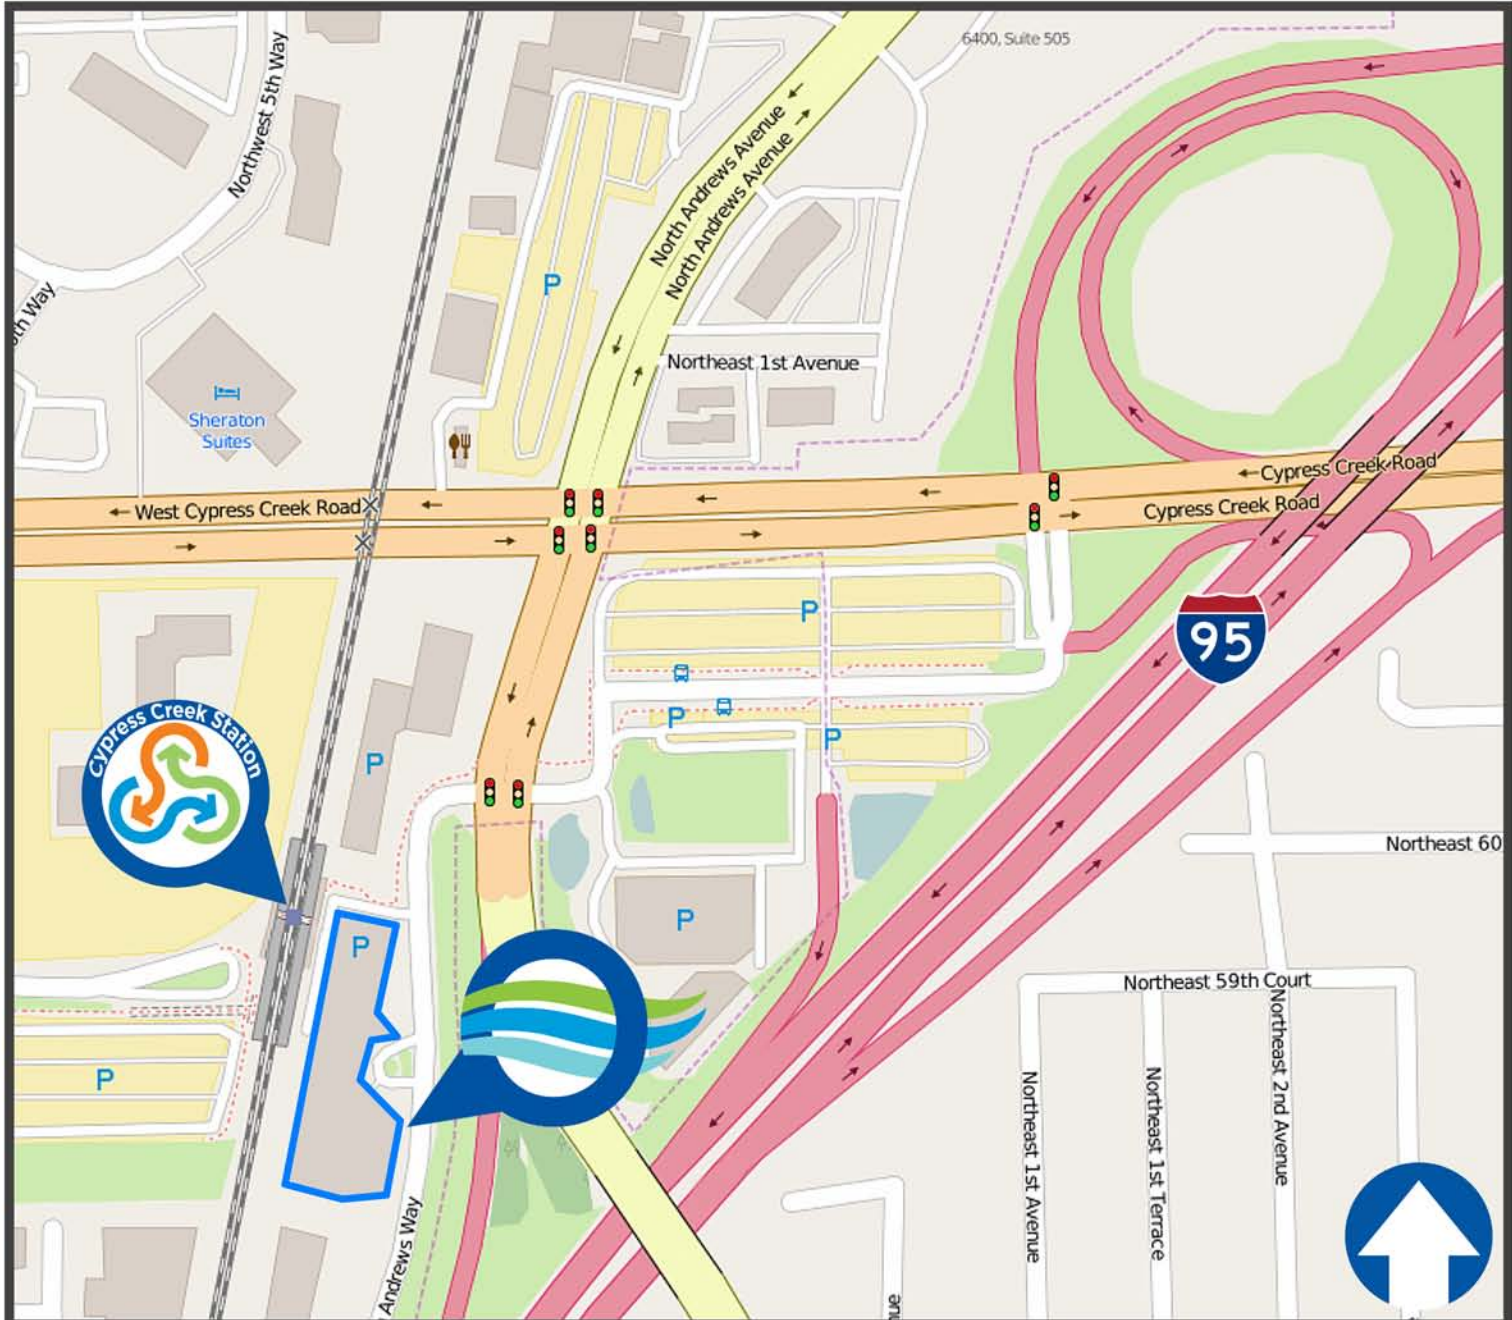

Direction Guide

With Step-by-Step Instructions

Broward MPO Address:

Trade Centre South
100 West Cypress Creek Road,
6th Floor, Suite 650
Fort Lauderdale, Florida
33309-2112

Building Access:

Entrances are located in the
front and on both sides.
(Side entrances located in parking garage)

Upon entrance to the building,
all visitors must sign in at the
front desk.

Parking:

Visitor parking is located at
the north side of the building.
(The side closest to Cypress Creek Rd)

Simply follow the visitor
parking signs into the first
entrance to the garage.

Upon leaving, please stop by
the front desk to request the
exit code for the garage.

Contact Info:

For any questions, feel free to
contact us at:

P: (954) 876-0033

E: info@browardmpo.org