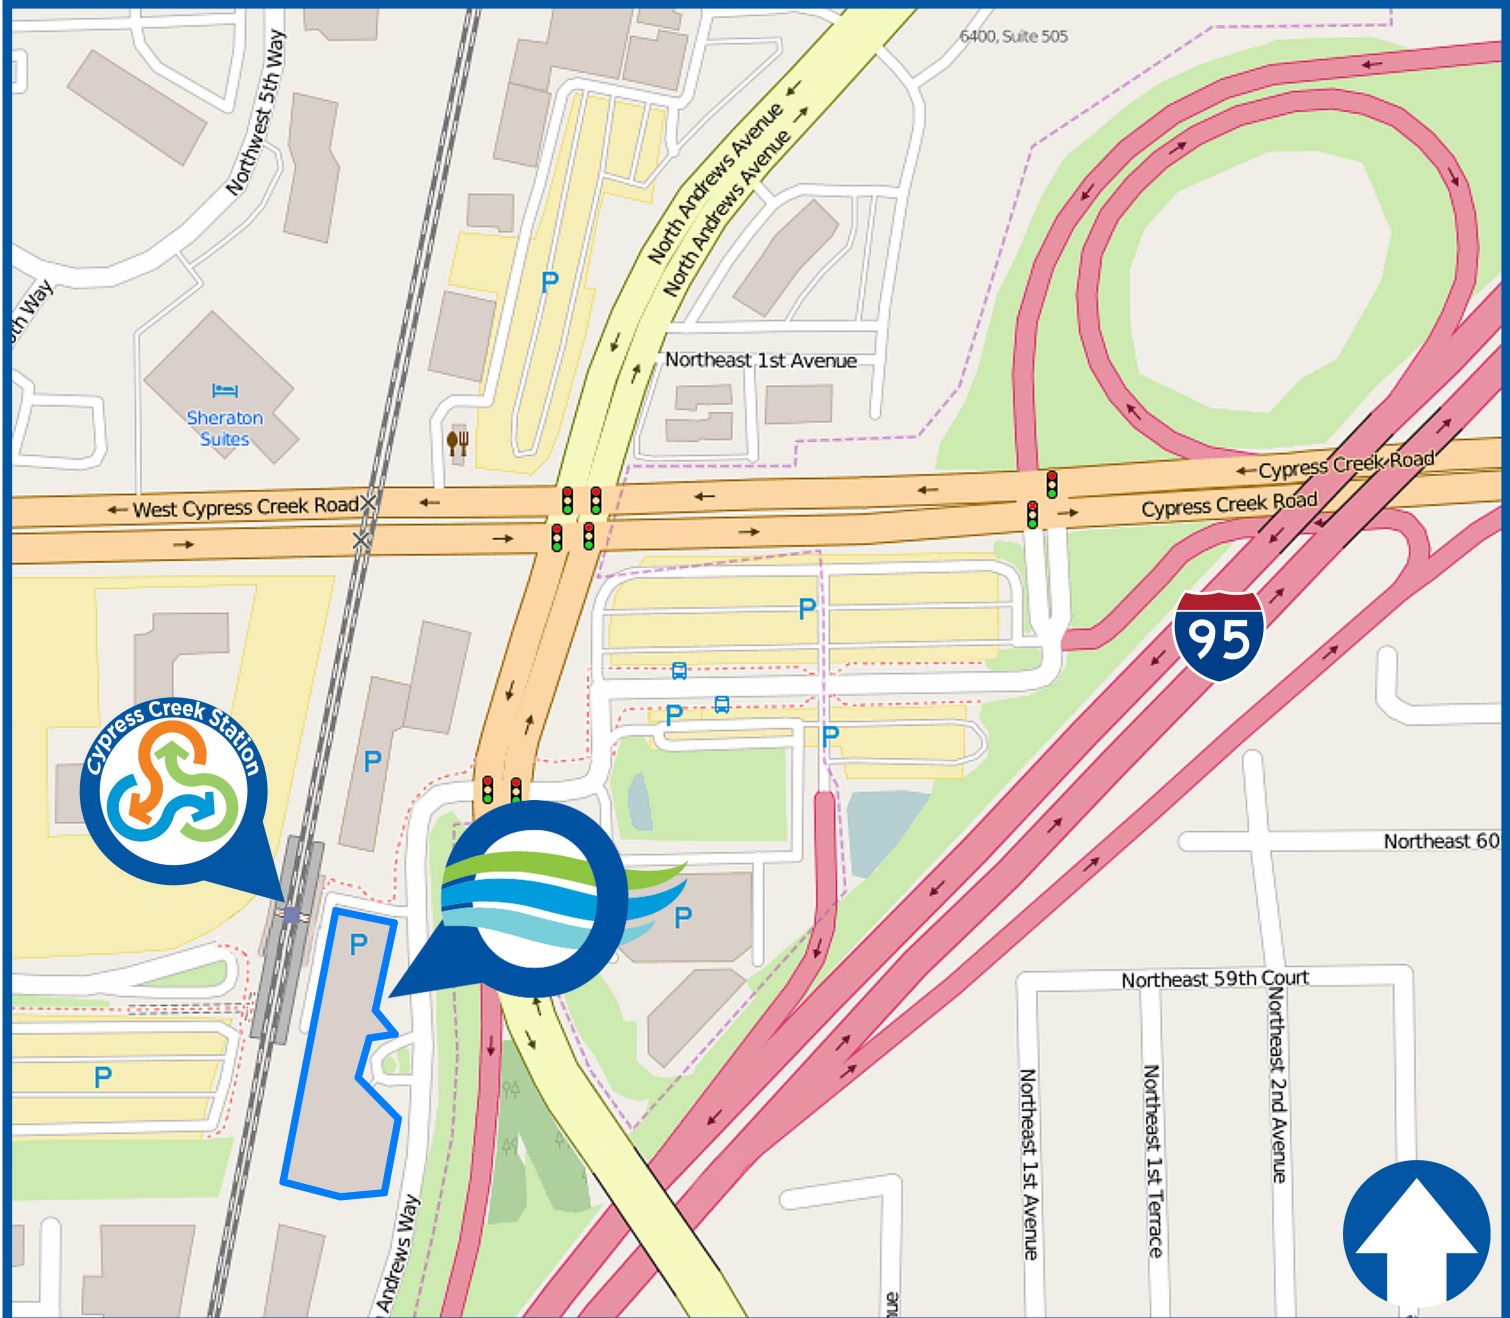

### By Bus

- Route 14 to the intersection of Powerline Road and NW 62 St. Walk east to Andrews Avenue then south to Trade Centre South building
- Route 60 to Andrews Avenue (Cypress Creek Tri-Rail Station). Trade Centre South will be located behind the station.
- Route 62 to Cypress Creek Tri-Rail Park and Ride. Cross Andrews Ave and walk along Andrews Way, Trade Centre South will be located on your right

### By Tri-Rail

- Take Tri-Rail to Cypress Creek Station
- Exit out the back side of the station (side away from the parking lots)
- Walk through the Trade Centre South parking garage (on your right)
- From here, you can enter the lobby

#### From the North

- Take I95 South to Cypress Creek Road.
- Turn Right on to Cypress Creek Road from the left most, right turn lane.
- At the next light, turn left on to Andrews Ave from the right most, left turn lane.
- At the next light, turn right onto North Andrews Way.
- Visitor parking will be the second turn-in on North Andrews Way, immediately after the crosswalk.

#### From the East

- Take Cypress Creek Road westward.
- After I95 but before the rail road crossing, turn left on to Andrews Ave from the right most, left turn lane.
- At the next light, turn right onto North Andrews Way.
- Visitor parking will be the second turn-in on North Andrews Way, immediately after the crosswalk.